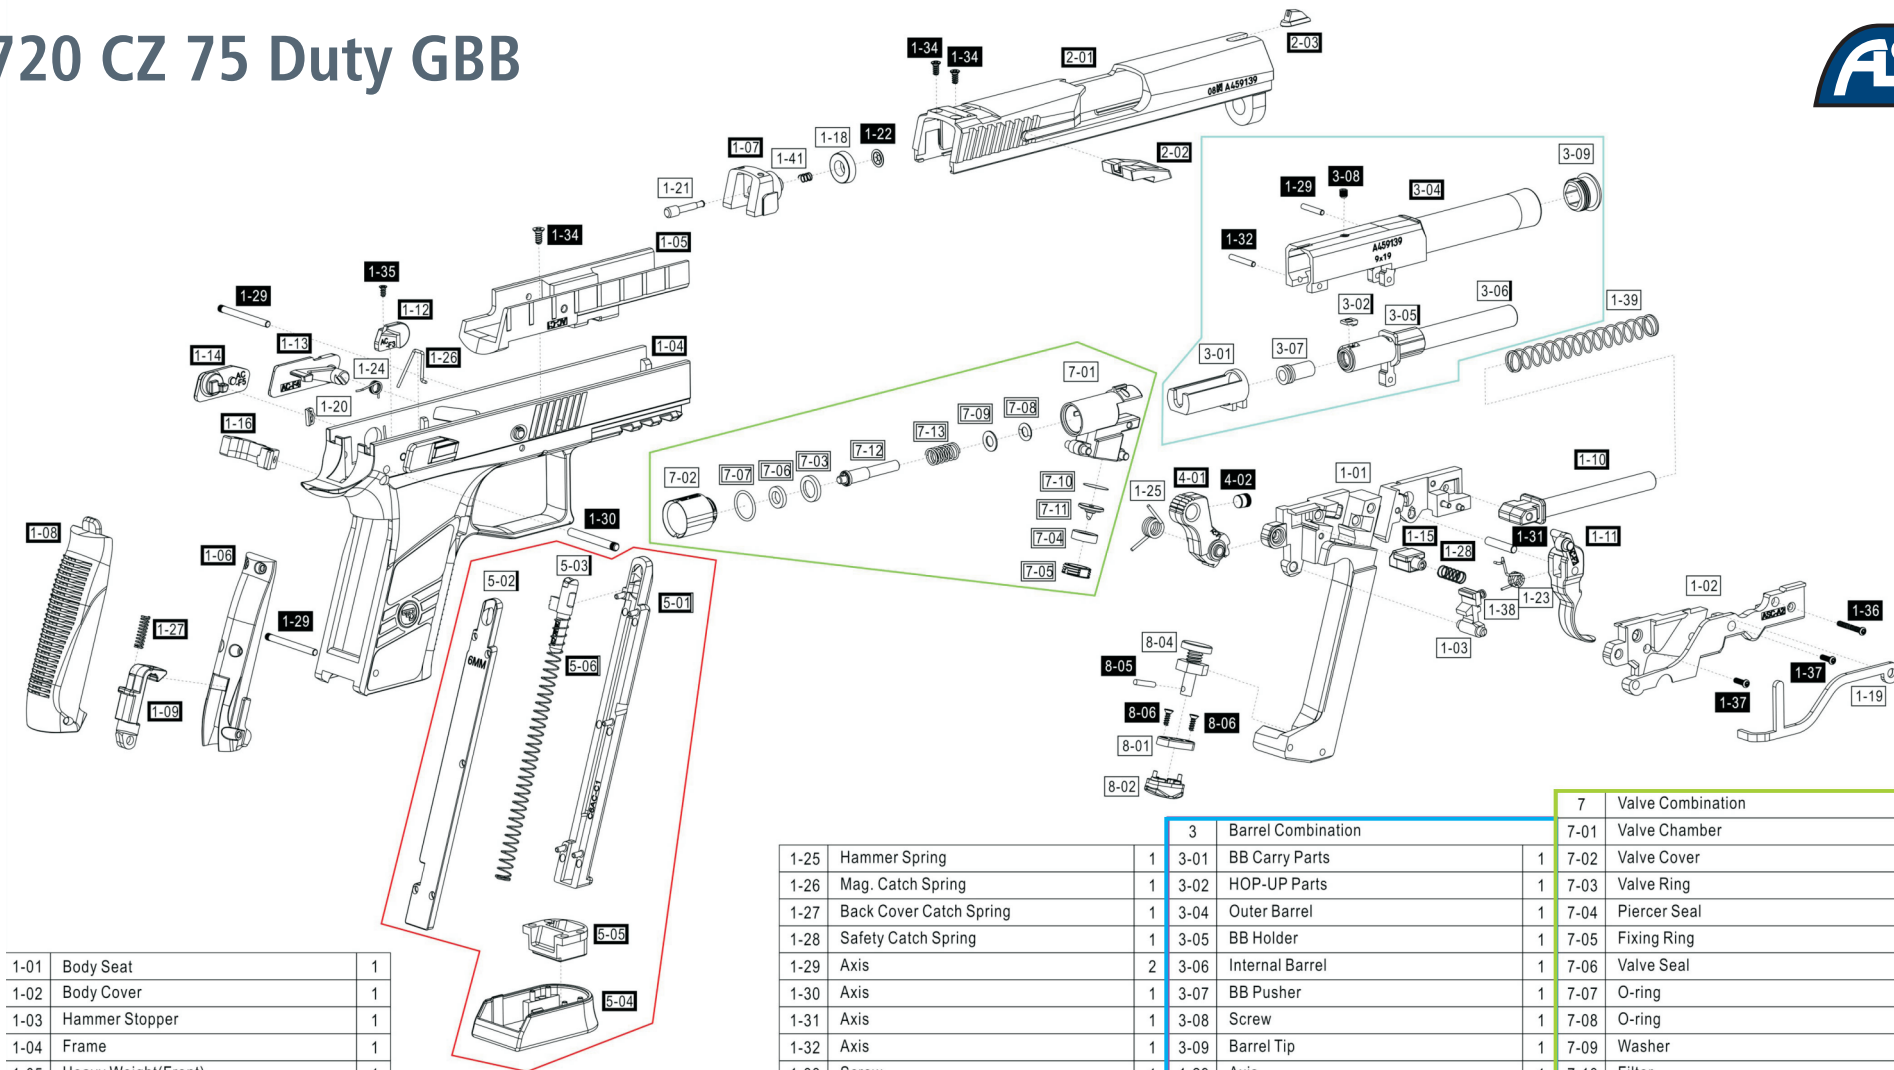

# 16720 CZ 75 Duty GBB

1-01	Body Seat	1
1-02	Body Cover	1
1-03	Hammer Stopper	1
1-04	Frame	1
1-05	Heavy Weight(Front)	1
1-06	Heavy Weight(Back)	1
1-07	Slide Cover	1
1-08	Back Cover	1
1-09	Back Cover Catch	1
1-10	Recoil Spring Guide	1
1-11	Trigger	1
1-12	Safety Level	1
1-13	Slide Stop	1
1-14	Safety	1

1-15	Safety Catch	1
1-16	Mag. Catch	1
1-18	Rubber Chip	1
1-19	Trigger Connector	1
1-20	Safety Catch	1
1-21	Fixing Axis	1
1-22	Washer	1
1-23	Trigger Spring	1
1-24	Slide Stop Spring	1

1-25	Hammer Spring	1
1-26	Mag. Catch Spring	1
1-27	Back Cover Catch Spring	1
1-28	Safety Catch Spring	1
1-29	Axis	2
1-30	Axis	1
1-31	Axis	1
1-32	Axis	1
1-33	Screw	1
1-34	Screw	3
1-35	Screw	1
1-37	Screw	2
1-38	Stopper Spring	1
1-39	Recoil Spring	1
1-41	Fixing Axis Spring	1
2-01	Slide	1
2-02	Front Sight	1
2-03	Aiming Hole	1

3	Barrel Combination	1
3-01	BB Carry Parts	1
3-02	HOP-UP Parts	1
3-04	Outer Barrel	1
3-05	BB Holder	1
3-06	Internal Barrel	1
3-07	BB Pusher	1
3-08	Screw	1
3-09	Barrel Tip	1
1-29	Axis	1
4-01	Hammer	1
4-02	Attacked Block	1
5	Mag. Combination	1
5-01	Mag. Body	1
5-02	Mag. Cover	1
5-03	BB Follower	1
5-04	Mag. Base	1
5-05	Mag. Inner Pad	1
5-06	Mag. Spring	1

7	Valve Combination	1
7-01	Valve Chamber	1
7-02	Valve Cover	1
7-03	Valve Ring	1
7-04	Piercer Seal	1
7-05	Fixing Ring	1
7-06	Valve Seal	1
7-07	O-ring	1
7-08	O-ring	1
7-09	Washer	1
7-10	Filter	1
7-11	Piercer	1
7-12	Valve	1
7-13	Valve Spring	1
8	Knob Combination	1
8-01	Knob Seat	1
8-02	Knob Cover	1
8-04	Piercing Level Screw	1
8-05	Axis	1
8-06	Screw	2